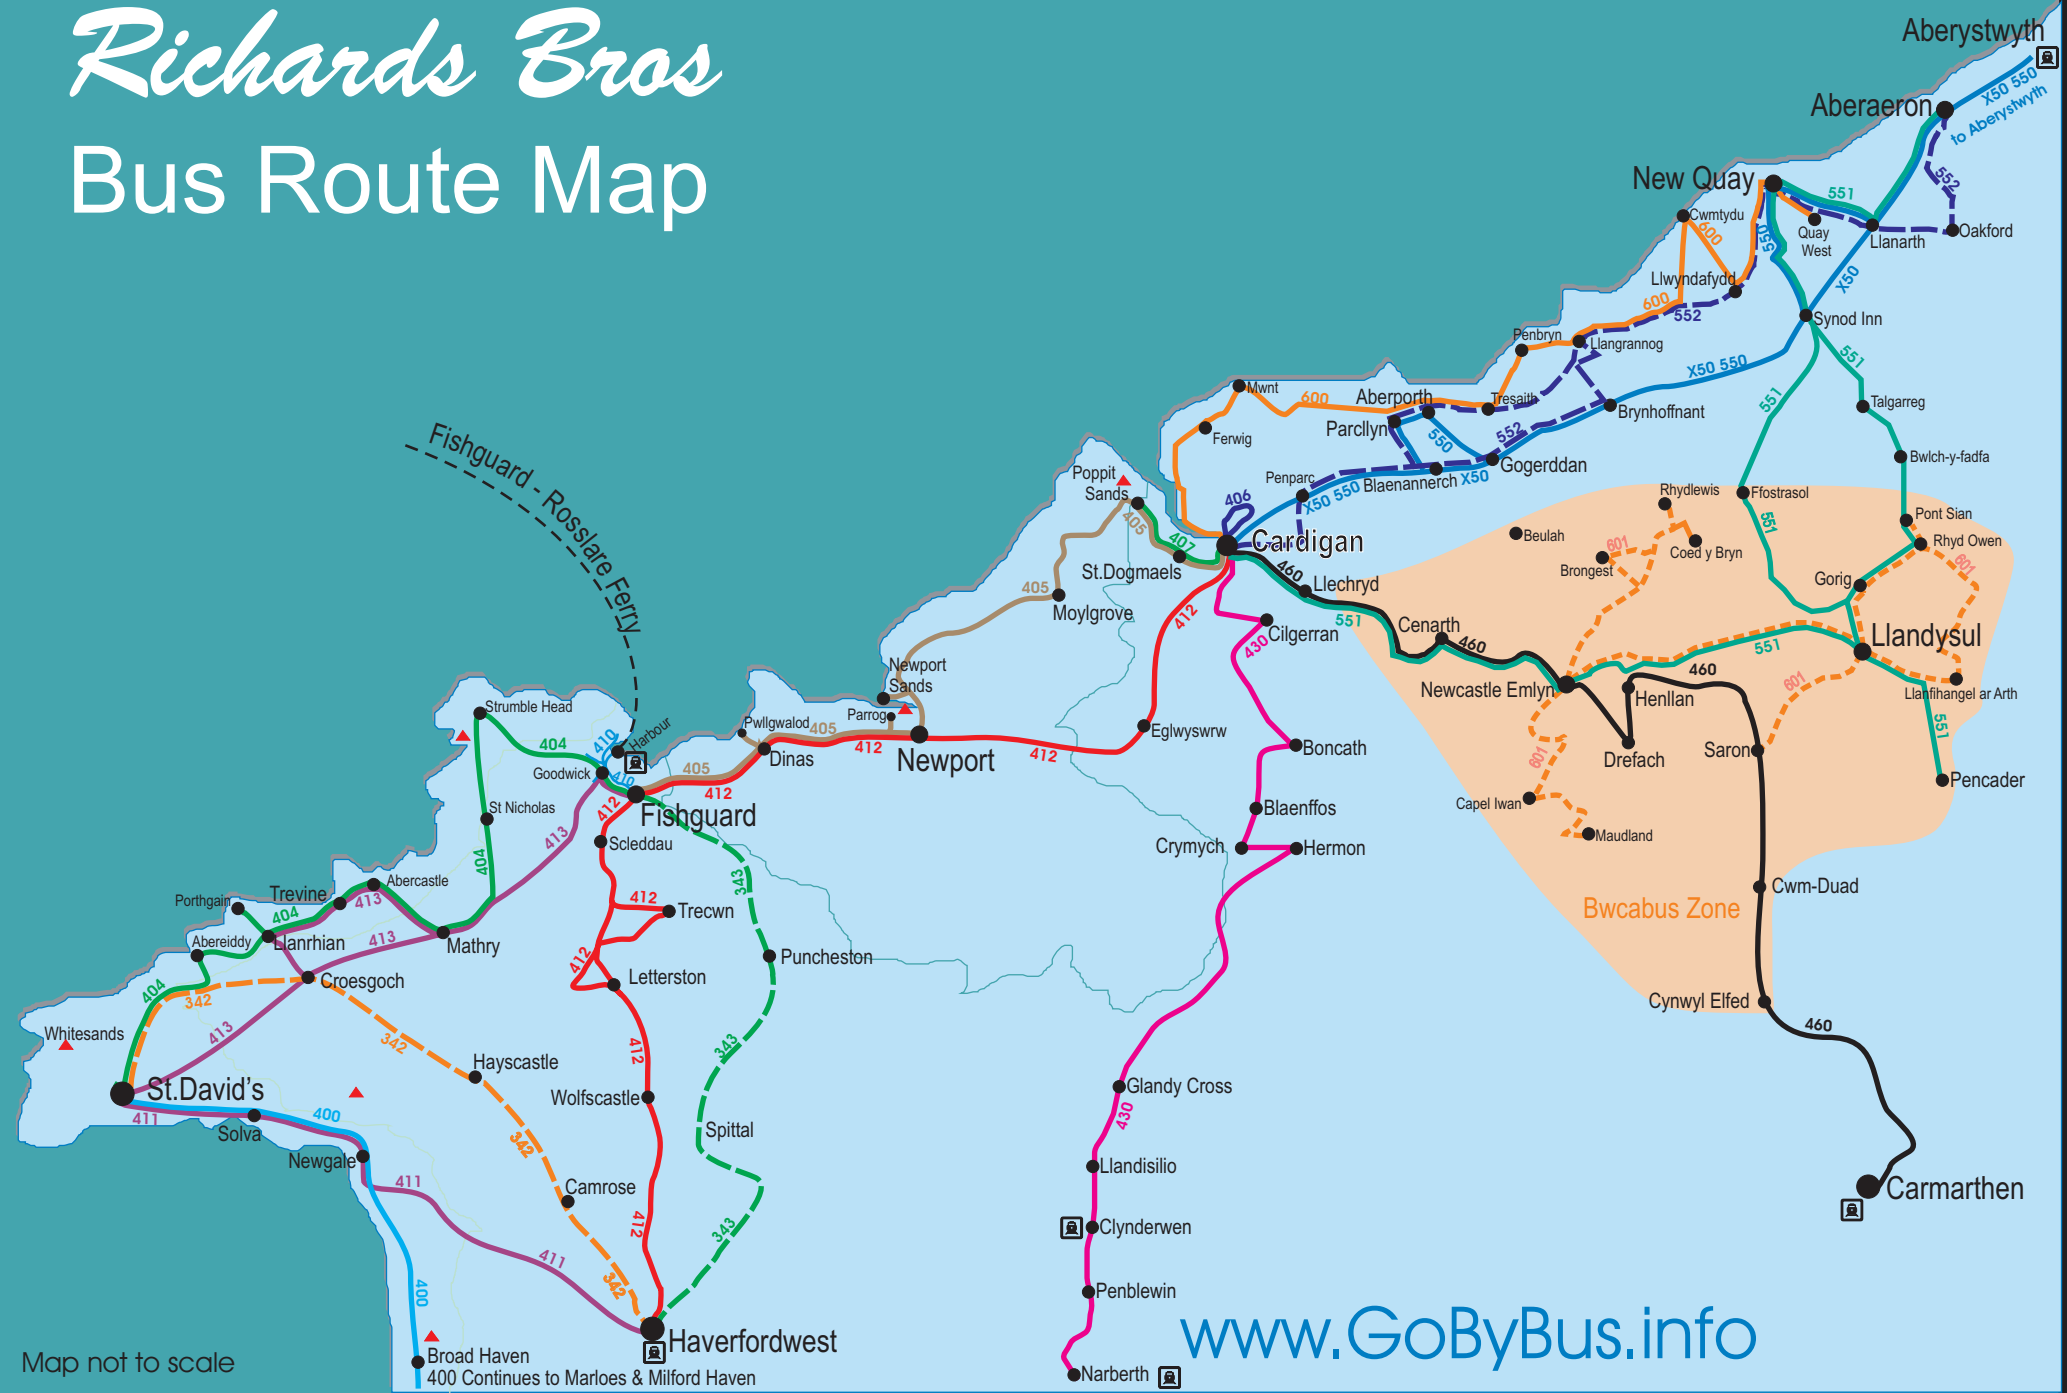

Richards Bros Bus Route Map

Map not to scale

400 Continues to Marloes & Milford Haven

www.GoByBus.info